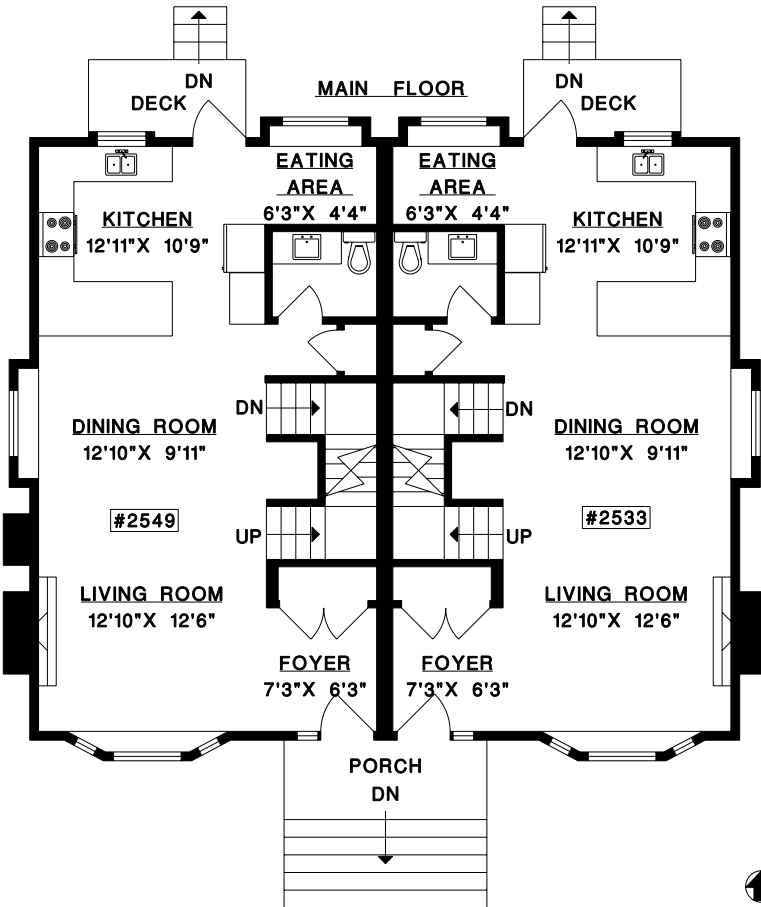

JOHN & HANS GUST
604-263-8800

2549 W. 41ST AVE.
VANCOUVER, B.C.

UPPER FLOOR	670 SQ. FT.
MAIN FLOOR	688 SQ. FT.
LOWER FLOOR	458 SQ. FT.
TOTAL	1816 SQ. FT.

GARAGE	187 SQ. FT.
DECK	39 SQ. FT.

2533 W. 41ST AVE.
VANCOUVER, B.C.

UPPER FLOOR	675 SQ. FT.
MAIN FLOOR	688 SQ. FT.
LOWER FLOOR	458 SQ. FT.
TOTAL	1821 SQ. FT.

GARAGE	339 SQ. FT.
DECK	39 SQ. FT.

UPPER FLOOR

MAIN FLOOR

LOWER FLOOR