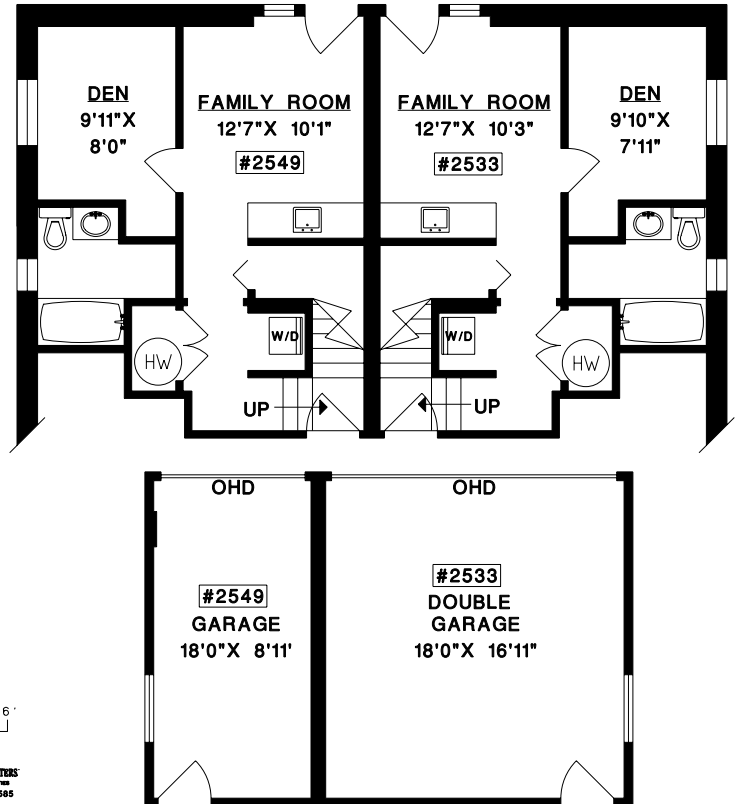

LOWER FLOOR