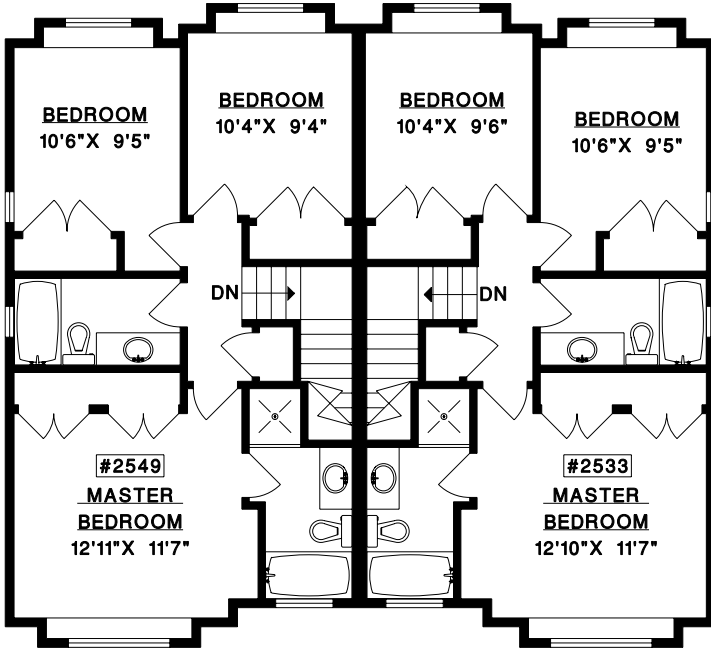

JOHN & HANS GUST
604-263-8800

2549 W. 41ST AVE.
VANCOUVER, B.C.

UPPER FLOOR	670 SQ. FT.
MAIN FLOOR	688 SQ. FT.
LOWER FLOOR	458 SQ. FT.
TOTAL	1816 SQ. FT.

GARAGE	187 SQ. FT.
DECK	39 SQ. FT.

2533 W. 41ST AVE.
VANCOUVER, B.C.

UPPER FLOOR	675 SQ. FT.
MAIN FLOOR	688 SQ. FT.
LOWER FLOOR	458 SQ. FT.
TOTAL	1821 SQ. FT.

GARAGE	339 SQ. FT.
DECK	39 SQ. FT.

UPPER FLOOR