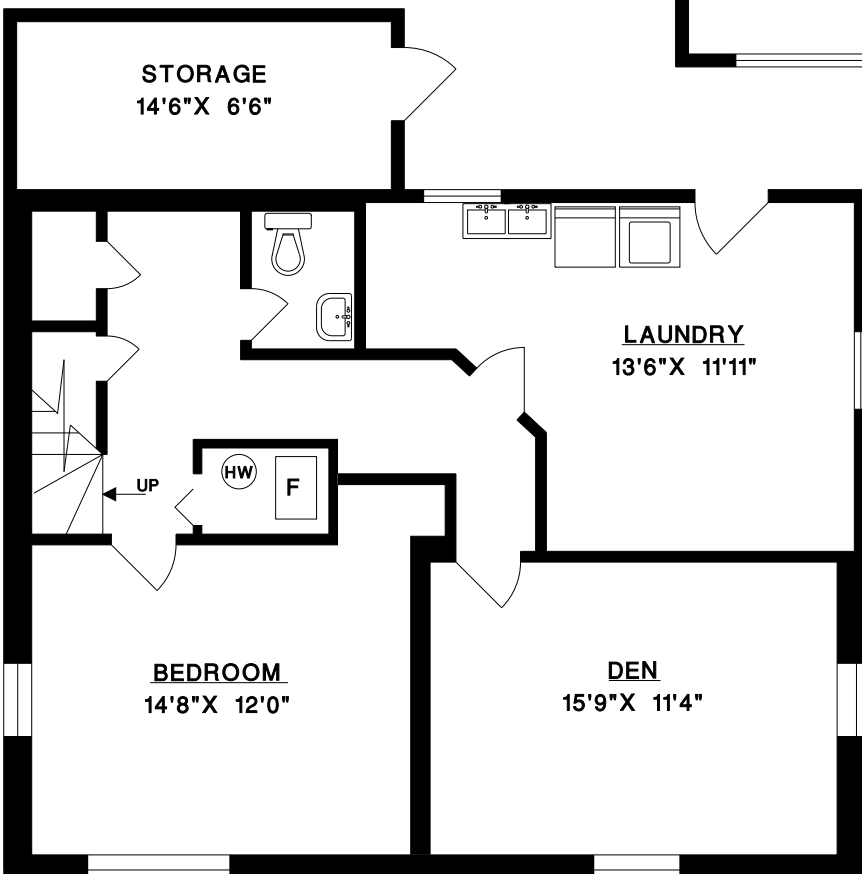

Prudential

JOHN GUST
604-263-8800

3241 DIEPPE DR.,
VANCOUVER, B.C.

MAIN FLOOR	1009	SQ. FT.
* LOWER FLOOR	879	SQ. FT.
TOTAL	1888	SQ. FT.

DECK	159	SQ. FT.
PORCH	36	SQ. FT.
STORAGE	109	SQ. FT.

*Includes unfinished areas.

MAIN FLOOR

LOWER FLOOR

M MEASURE MASTERS
VAN/REV/TRE-C/TRE
(604) 931-8585
FEB 2008