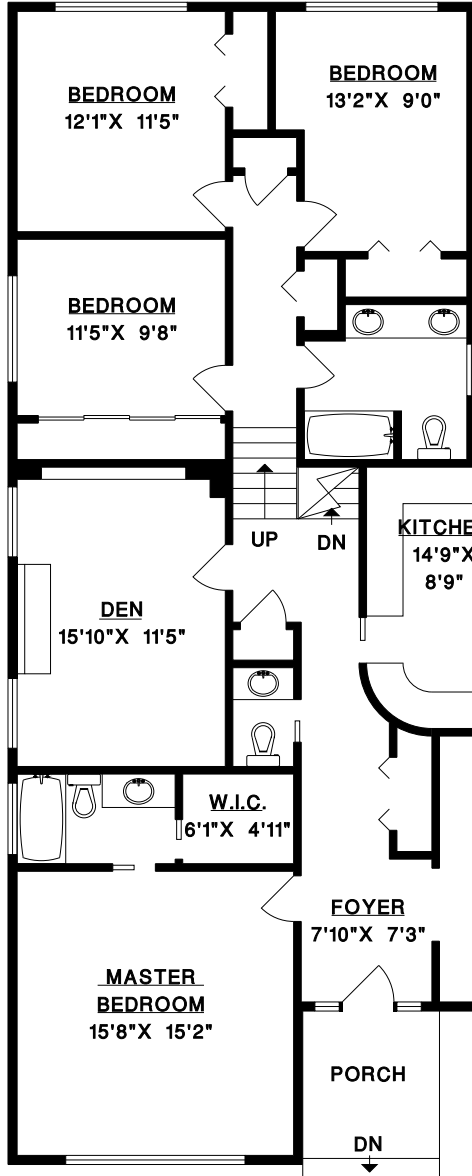

4166 SALISH DR.
VANCOUVER, B.C.

JOHN GUST
604-263-8800

MAIN UPPER	642	SQ. FT.
MAIN LOWER	1617	SQ. FT.
LOWER FLOOR	659	SQ. FT.
TOTAL	2918	SQ. FT.

GARAGE	739	SQ. FT.
PORCH	61	SQ. FT.
POOL HOUSE	53	SQ. FT.
POOL	650	SQ. FT.

MAIN UPPER

MAIN FLOOR

LOWER FLOOR