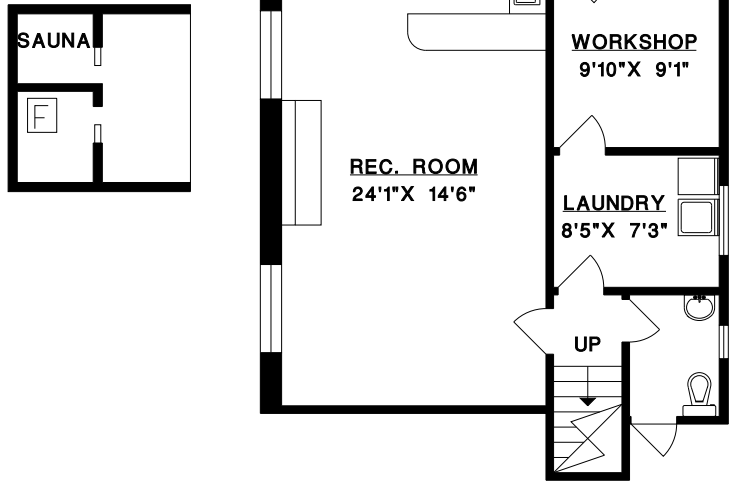

4166 SALISH DR.
VANCOUVER, B.C.

JOHN GUST
604-263-8800

MAIN UPPER	642	SQ. FT.
MAIN LOWER	1617	SQ. FT.
LOWER FLOOR	659	SQ. FT.
TOTAL	2918	SQ. FT.

GARAGE	739	SQ. FT.
PORCH	61	SQ. FT.
POOL HOUSE	53	SQ. FT.
POOL	650	SQ. FT.

MAIN UPPER

MAIN FLOOR

LOWER FLOOR