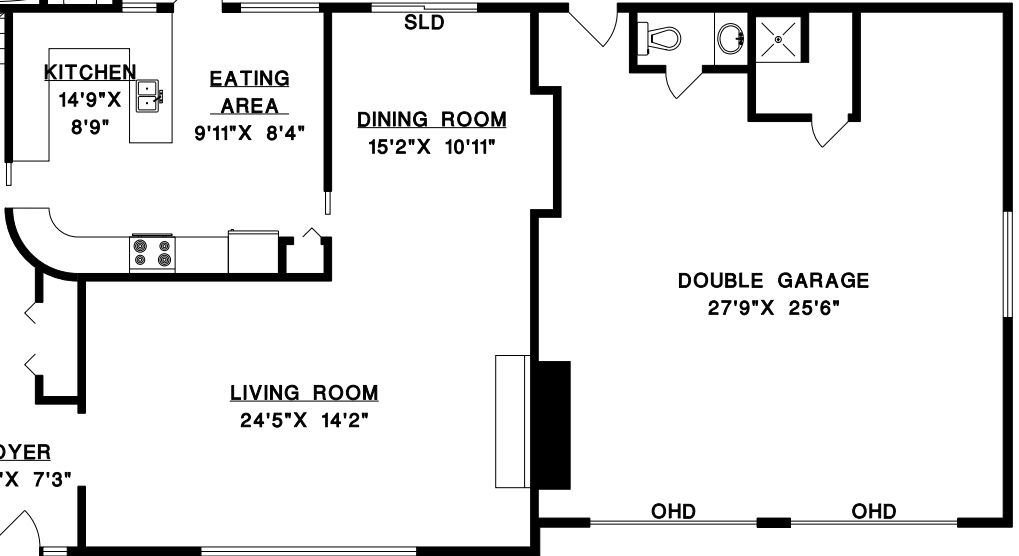

MAIN FLOOR

LOWER FLOOR