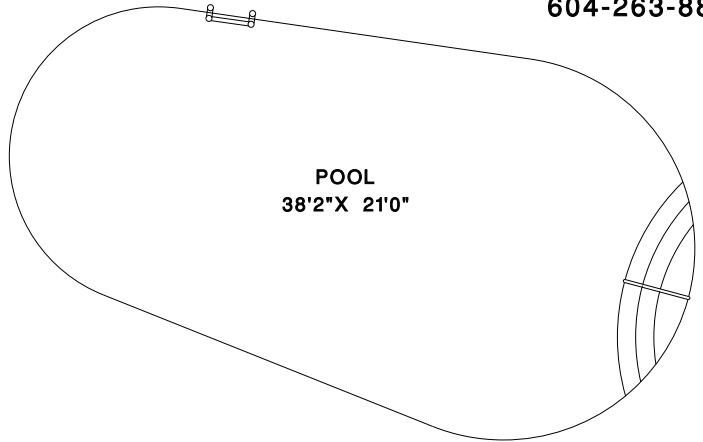

4166 SALISH DR.
VANCOUVER, B.C.

JOHN GUST
604-263-8800

MAIN UPPER	642	SQ. FT.
MAIN LOWER	1617	SQ. FT.
LOWER FLOOR	659	SQ. FT.
TOTAL	2918	SQ. FT.

GARAGE	739	SQ. FT.
PORCH	61	SQ. FT.
POOL HOUSE	53	SQ. FT.
POOL	650	SQ. FT.