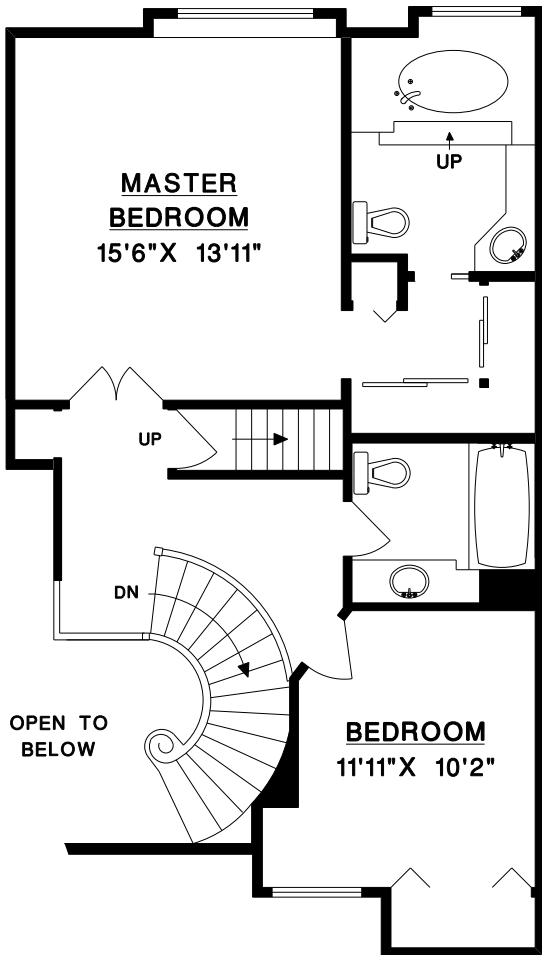

Prudential
United Realty

JOHN GUST
HANS GUST

BUS: 604.263.8800

#57-6600 LUCAS AVE

LOFT
223 SQFT

UPPER LEVEL
784 SQFT

MAIN LEVEL
1144 SQFT

FINISHED AREA
2151 SQFT

MEASURE MASTERS™
WHITE ROCK/SURREY
(604) 541-2711
MEASURED: 4-FEB-17-2018