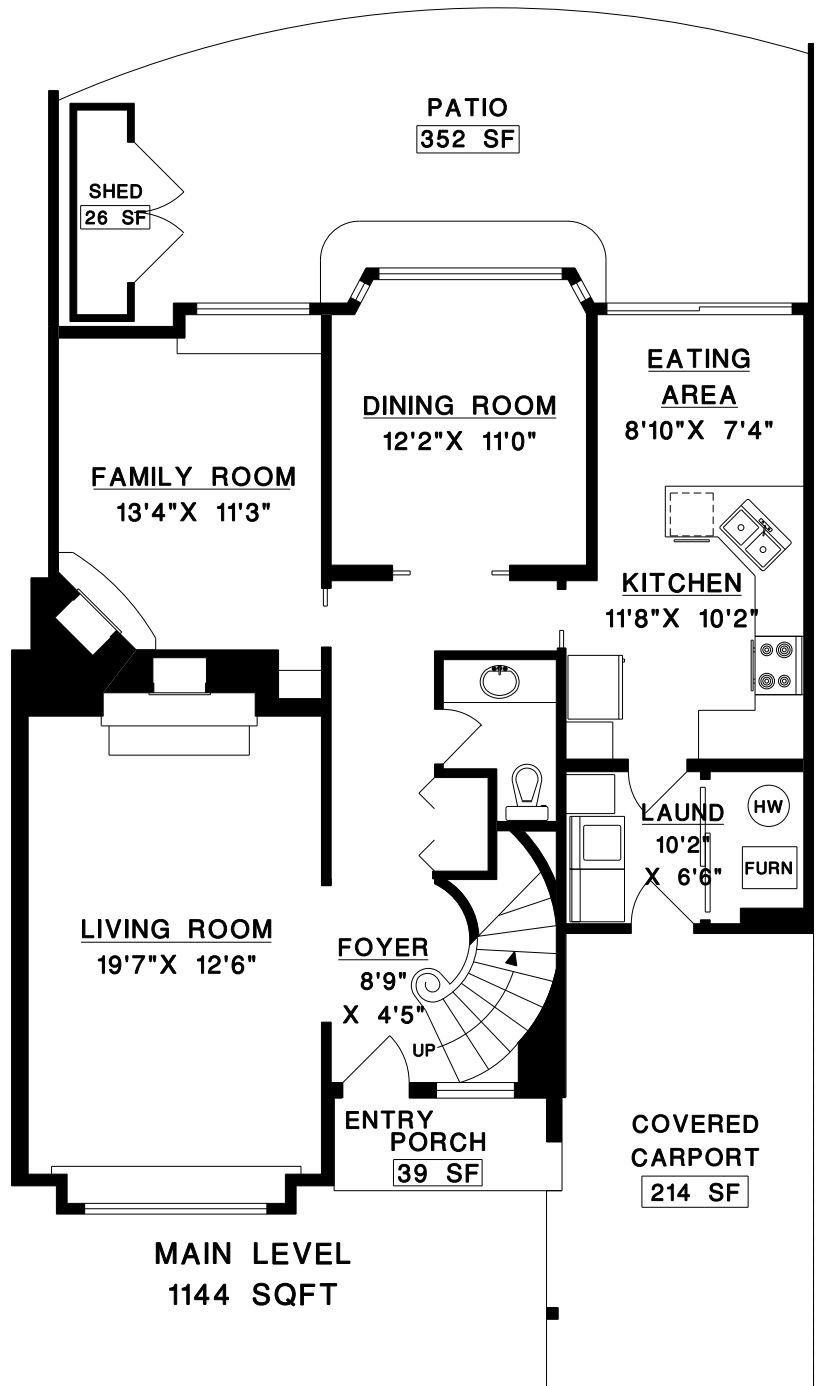

Prudential
United Realty

JOHN GUST
HANS GUST

BUS: 604.263.8800

#57-6600 LUCAS AVE

LOFT
223 SQFT

UPPER LEVEL
784 SQFT

MAIN LEVEL
1144 SQFT

FINISHED AREA
2151 SQFT

MEASURE MASTERS™
WHITE ROCK/SURREY
(604) 541-2711
MEASURED: 4-FEB-17-2018