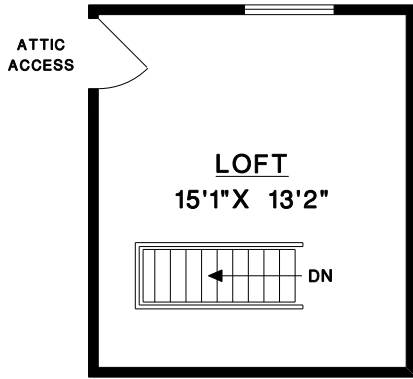

Prudential
United Realty

JOHN GUST
HANS GUST

BUS: 604.263.8800

#57-6600 LUCAS AVE

LOFT
223 SQFT

UPPER LEVEL
784 SQFT

MAIN LEVEL
1144 SQFT

FINISHED AREA
2151 SQFT

MEASURE MASTERS™
WHITE ROCK/SURREY
(604) 541-2711
MEASURED: 4-FEB-17-2018