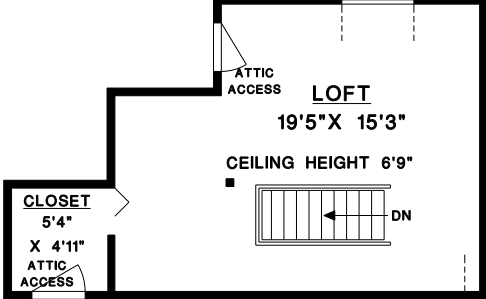

**JOHN & HANS GUST**  
 604-263-8800  
 www.johngust.com

#8 - 6600 LUCAS ROAD  
 RICHMOND, BC

MAIN LEVEL	944 SQFT
UPPER LEVEL	941 SQFT
LOFT	317 SQFT
<b>TOTAL</b>	<b>2202 SQFT</b>

**CARPORT 218 SQFT**

NOTE: AREA MEASUREMENT IS TO CENTRE OF ALL WALLS