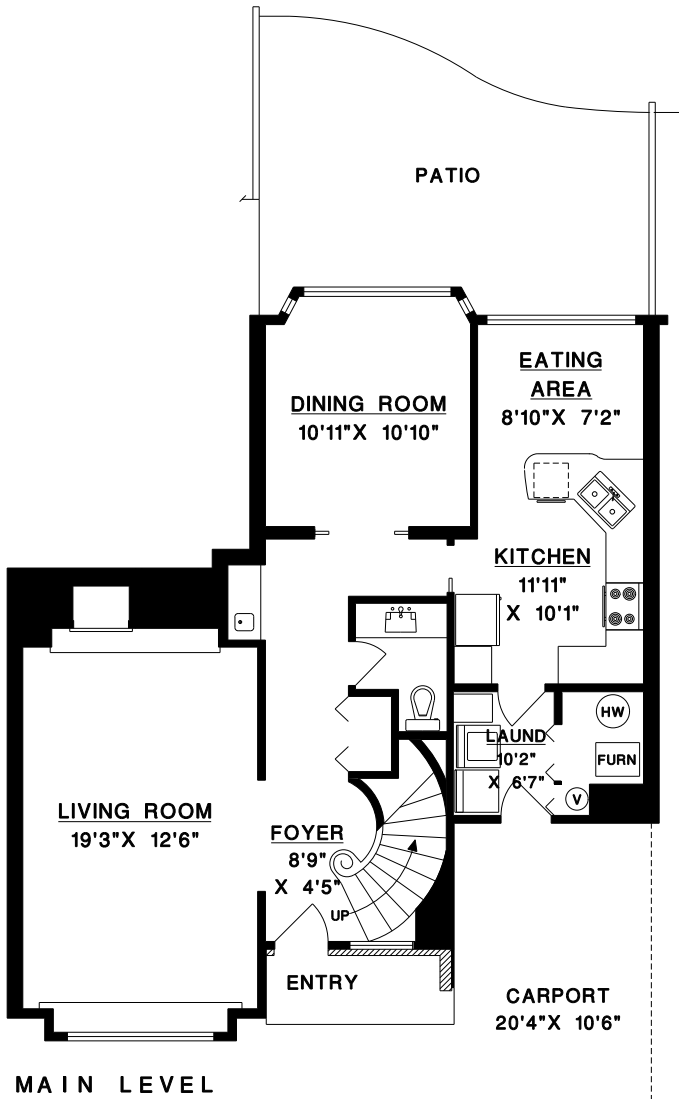

**JOHN & HANS GUST**  
 604-263-8800  
 www.johngust.com

#8 - 6600 LUCAS ROAD  
 RICHMOND, BC

MAIN LEVEL	944 SQFT
UPPER LEVEL	941 SQFT
LOFT	317 SQFT
<b>TOTAL</b>	<b>2202 SQFT</b>

**CARPORT 218 SQFT**

NOTE: AREA MEASUREMENT IS TO CENTRE OF ALL WALLS

**MEASURE MASTERS**  
 RICHMOND/DELTA  
 (604) 948-1888  
 6600#8 5111 FEB 10/07