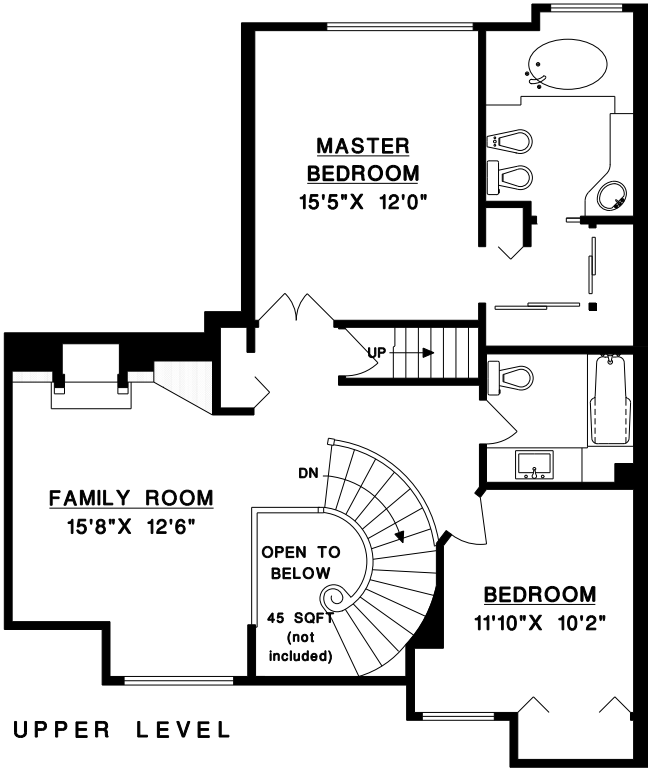

**JOHN & HANS GUST**  
 604-263-8800  
 www.johngust.com

#8 - 6600 LUCAS ROAD  
 RICHMOND, BC

MAIN LEVEL	944 SQFT
UPPER LEVEL	941 SQFT
LOFT	317 SQFT
<b>TOTAL</b>	<b>2202 SQFT</b>

**CARPORT 218 SQFT**

NOTE: AREA MEASUREMENT IS TO CENTRE OF ALL WALLS

**MEASURE MASTERS**  
 RICHMOND/DELTA  
 (604) 948-1888  
 6600#8 5111 FEB 10/07