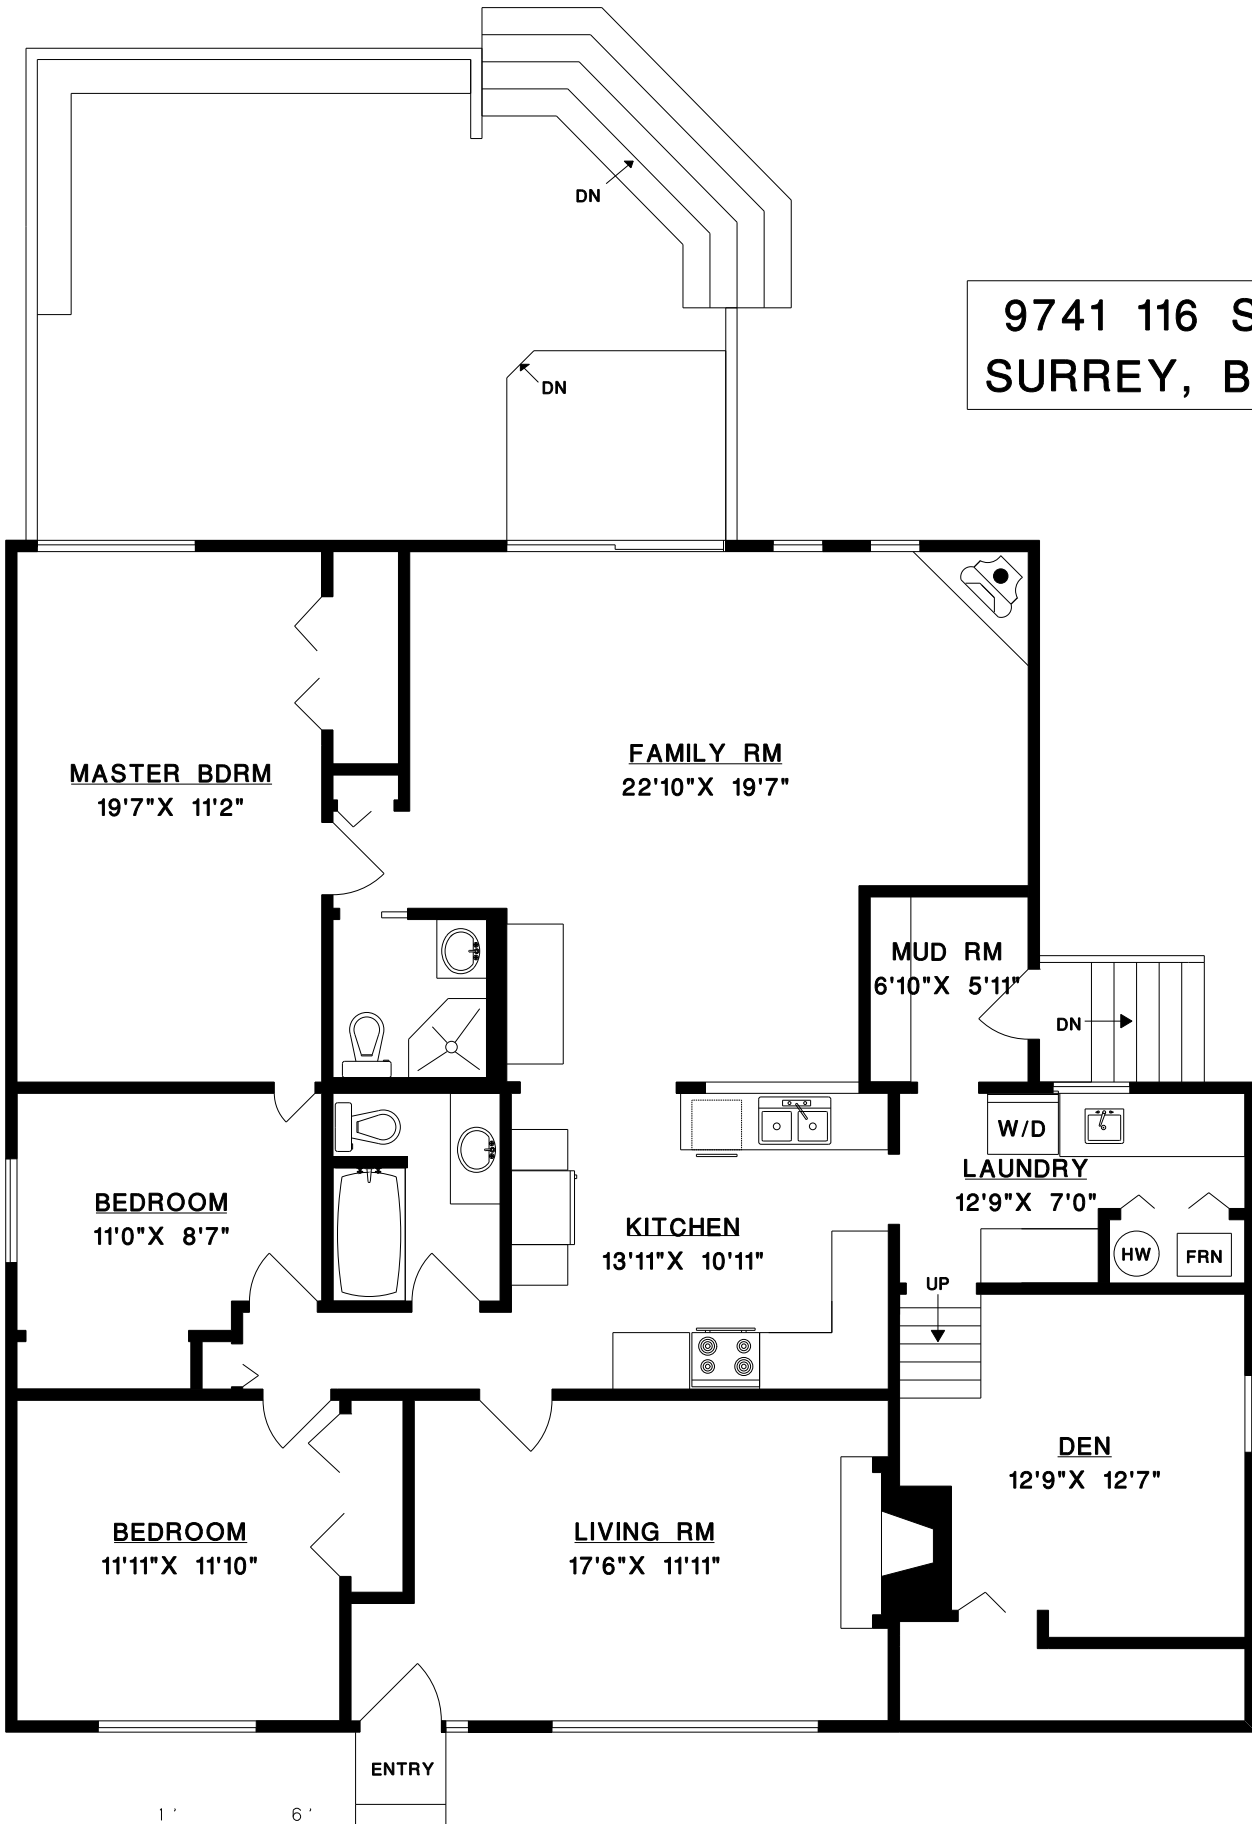

9741 116 ST
SURREY, B.C.

1' 6'
SCALE

MEASURE MASTERS™
WHITE ROCK/SURREY
(604) 541-2711
MEASURED: AUG 4/2006

FINISHED AREA
1871 SQFT