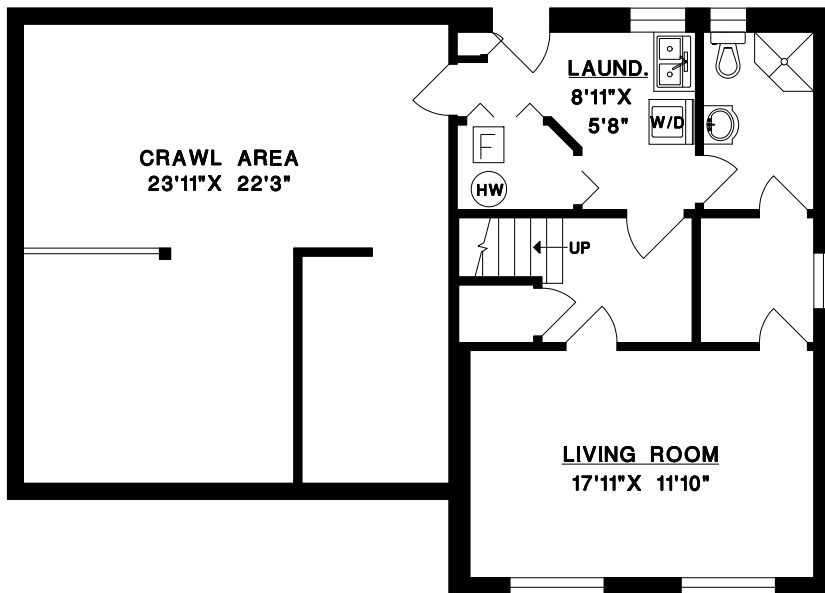

**MAIN LOWER**

**MAIN UPPER**

**JOHN GUST**  
Personal Real Estate Corporation

**604-263-8800**

**6070 ELGIN AVE.,  
BURNABY, B.C.**

MAIN UPPER	611 SQ. FT.
MAIN LOWER	579 SQ. FT.
*BASEMENT	613 SQ. FT.
<b>TOTAL</b>	<b>1803 SQ. FT.</b>

GARAGE	476 SQ. FT.
CARPORT	242 SQ. FT.
CRAWL AREA	588 SQ. FT.
DECK	180 SQ. FT.

\*Includes unfinished areas.

**BASEMENT**

**MEASURE MASTERS**  
VANCOUVER/BC  
(604) 951-8585