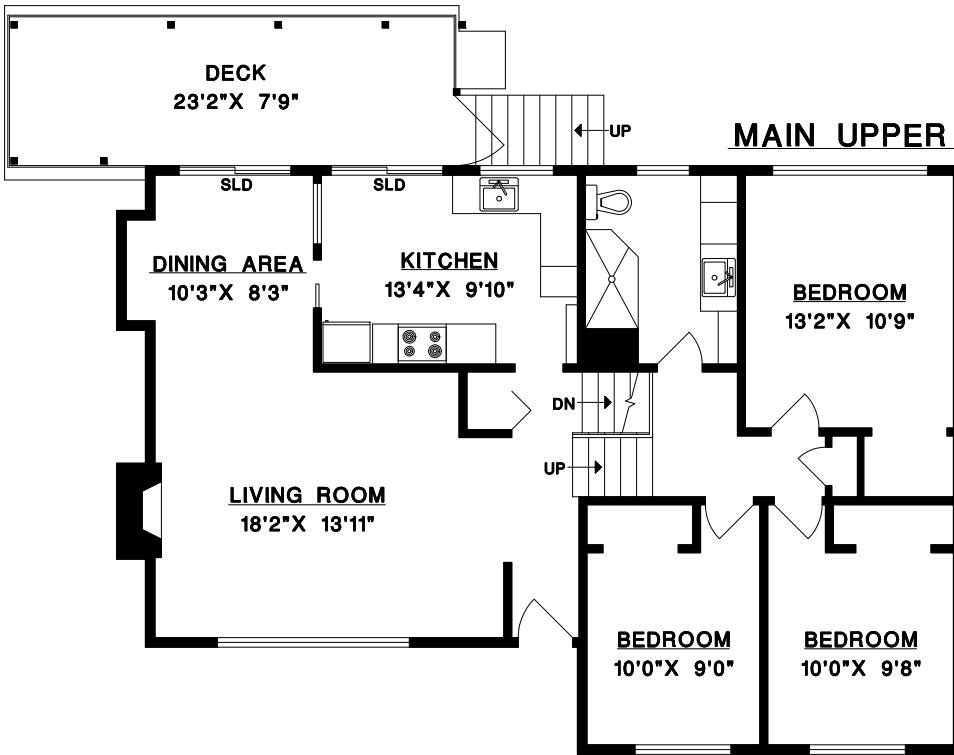

**MAIN LOWER**

**MAIN UPPER**

**JOHN GUST**  
Personal Real Estate Corporation

**604-263-8800**

**6070 ELGIN AVE.,  
BURNABY, B.C.**

MAIN UPPER	611 SQ. FT.
MAIN LOWER	579 SQ. FT.
*BASEMENT	613 SQ. FT.
<b>TOTAL</b>	<b>1803 SQ. FT.</b>

GARAGE	476 SQ. FT.
CARPORT	242 SQ. FT.
CRAWL AREA	588 SQ. FT.
DECK	180 SQ. FT.

\*Includes unfinished areas.

**BASEMENT**

**MEASURE MASTERS**  
VANCOUVER/BC  
(604) 951-8585